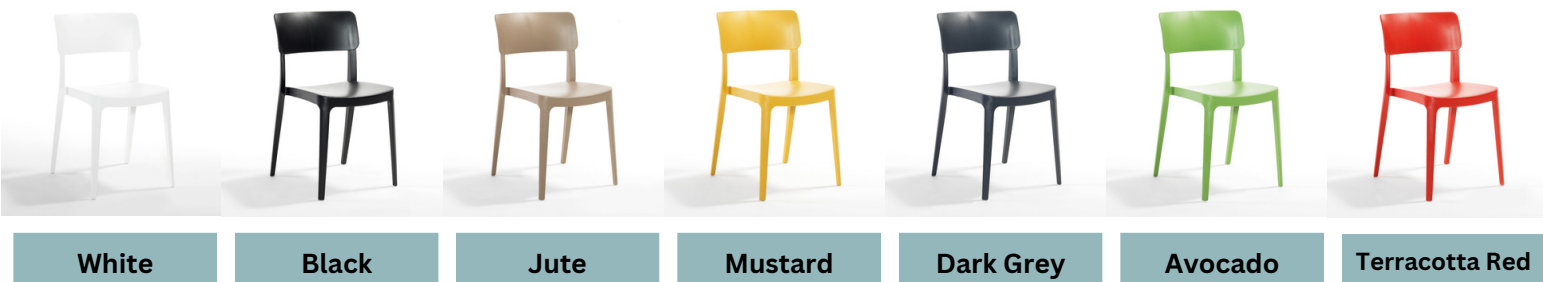

General Specifications

MAX USER WEIGHT	120 kg
STACK QUANTITY	8 high
MATERIALS	Polypropylene

Anti-scratch stacking protection underneath both the Armchair and Side Chair

Vivo Armchairs - available from stock in 7 colours

White

Black

Jute

Mustard

Dark Grey

Avocado

Terracotta Red

ARMCHAIR

DIMENSIONS (mm)

Weight (kg)	Height	Depth	Width	Seat Height	Arm Height
4	810	510	530	460	675

SIDE CHAIR

DIMENSIONS (mm)

Weight (kg)	Height	Depth	Width	Seat Height
3.6	810	510	460	460

Vivo Side Chairs - available from stock in 7 colours

White

Black

Jute

Mustard

Dark Grey

Avocado

Terracotta Red